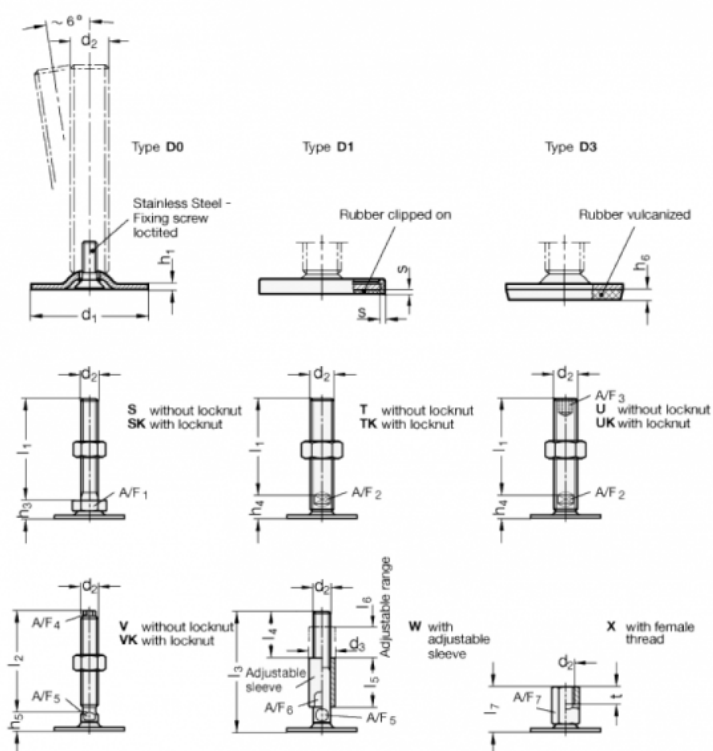

Article number: 204180M1060D3S

Description: E+G levelling foot
GN 41-80-M10-60-D3-S

Note: S Without nut, External hexagon at the bottom

Measures

- A/F1 = 17
- d1 = 80
- d2 = M10
- h1 = 3
- h3 = 11
- h6 = 5
- l1 = 60
- s =